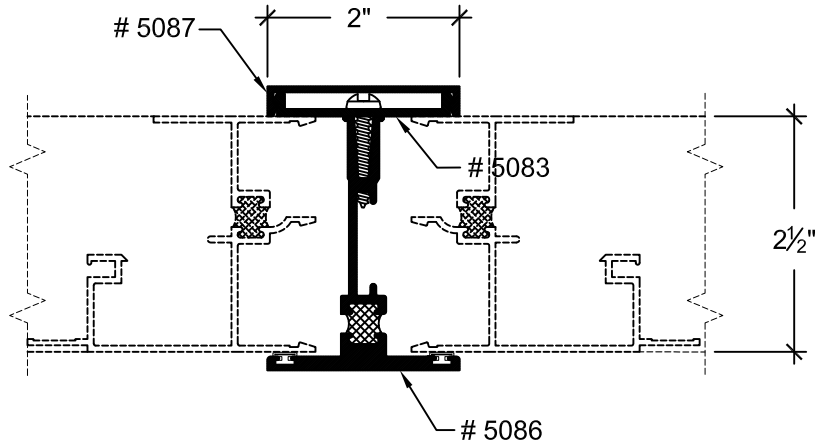

SEAL CRAFT

Architectural Window Systems

MULLIONS FOR 2½" WINDOW FRAME DEPTHS

Thermal Snap Mullion for 2½" Window Frame Depth

Three Piece Structural Mullion for 2½" Window Frame Depth

6" Partition Mullion for 2½" Window Frame Depth

SEAL CRAFT

Architectural Window Systems

MULLIONS FOR 2½" WINDOW FRAMES

2½" 90° Mullion

2½" Thermal Slip Mullion