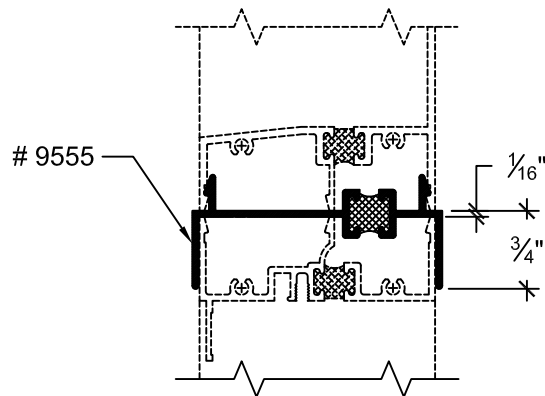

SEAL CRAFT

Architectural Window Systems

MULLIONS FOR 2½" WINDOW FRAME DEPTHS

Thermal Snap Mullion for 2½" Window Frame Depth

Three Piece Structural Mullion for 2½" Window Frame Depth

6" Partition Mullion for 2½" Window Frame Depth

SEAL CRAFT

Architectural Window Systems

MULLIONS FOR 2½" WINDOW FRAMES

2½" 90° Mullion

2½" Thermal Slip Mullion