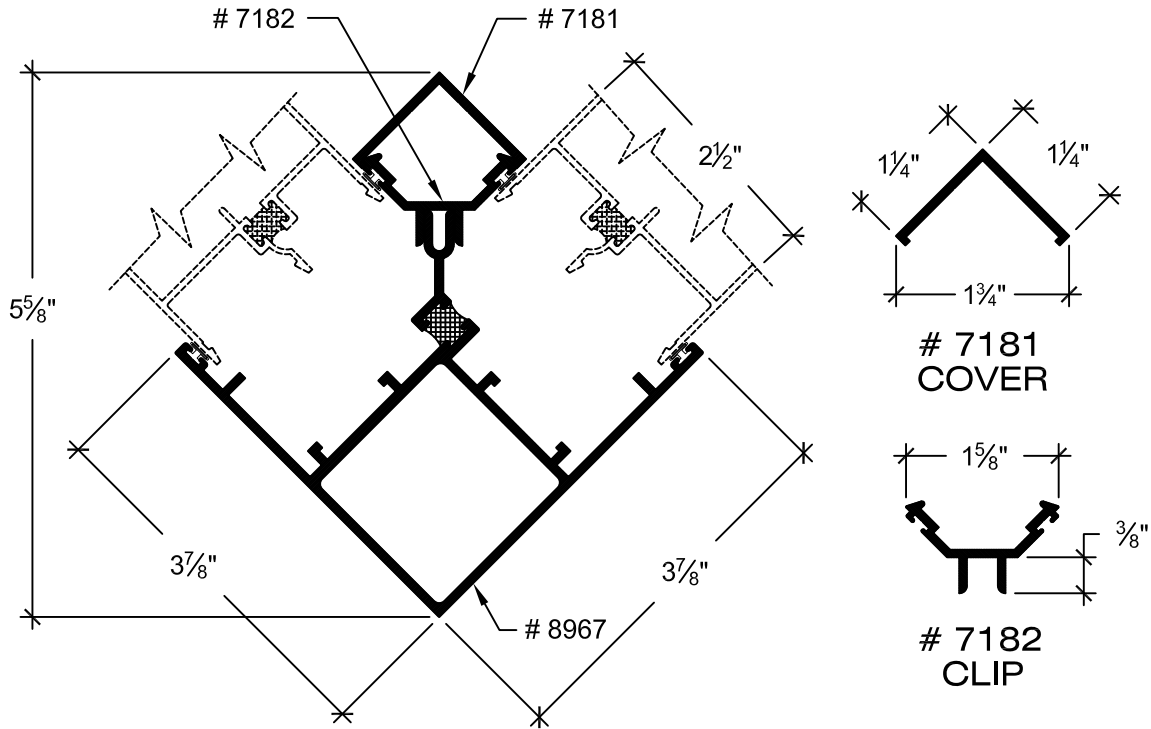

SEAL CRAFT

Architectural Window Systems

MULLIONS FOR 2½" WINDOW FRAME DEPTHS

Thermal Snap Mullion for 2½" Window Frame Depth

Three Piece Structural Mullion for 2½" Window Frame Depth

6" Partition Mullion for 2½" Window Frame Depth

SEAL CRAFT

Architectural Window Systems

MULLIONS FOR 2½" WINDOW FRAMES

2½" 90° Mullion

2½" Thermal Slip Mullion