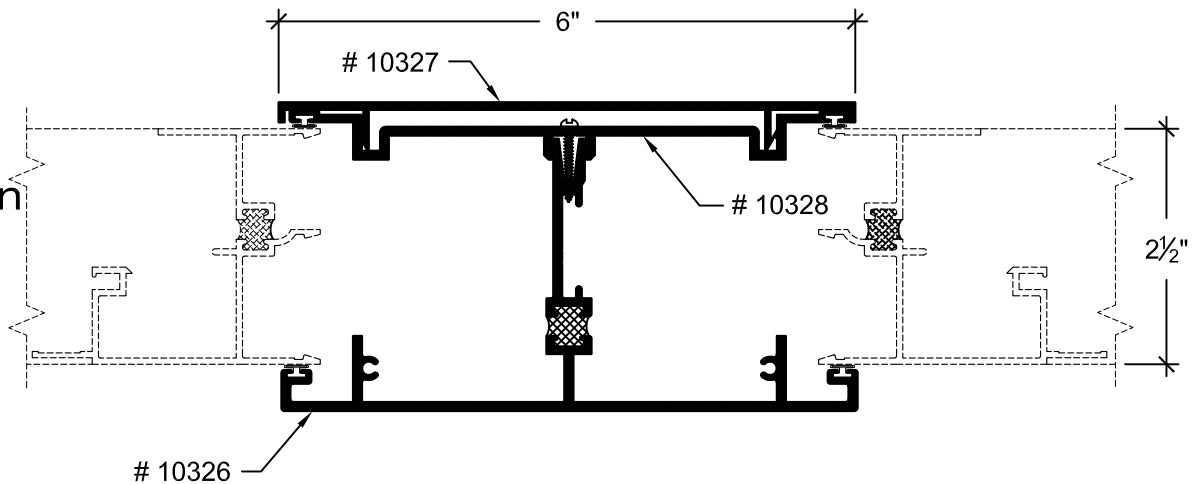

SEAL CRAFT

Architectural Window Systems

MULLIONS FOR 2½" WINDOW FRAME DEPTHS

Thermal Snap Mullion for 2½" Window Frame Depth

Three Piece Structural Mullion for 2½" Window Frame Depth

6" Partition Mullion for 2½" Window Frame Depth

SEAL CRAFT

Architectural Window Systems

MULLIONS FOR 2½" WINDOW FRAMES

2½" 90° Mullion

2½" Thermal Slip Mullion