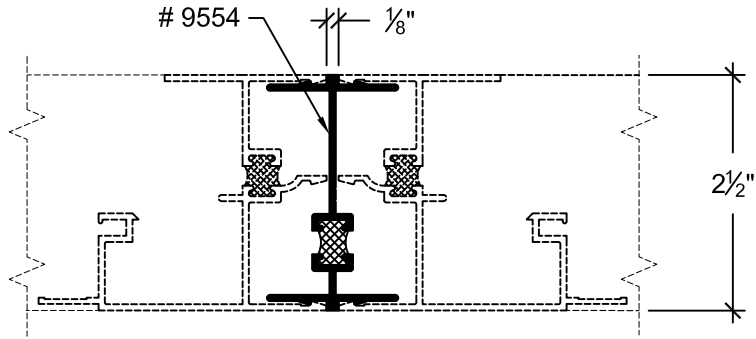

SEAL CRAFT

Architectural Window Systems

MULLIONS FOR 2½" WINDOW FRAME DEPTHS

Thermal Snap Mullion for 2½" Window Frame Depth

Three Piece Structural Mullion for 2½" Window Frame Depth

6" Partition Mullion for 2½" Window Frame Depth

SEAL CRAFT

Architectural Window Systems

MULLIONS FOR 2½" WINDOW FRAMES

2½" 90° Mullion

2½" Thermal Slip Mullion