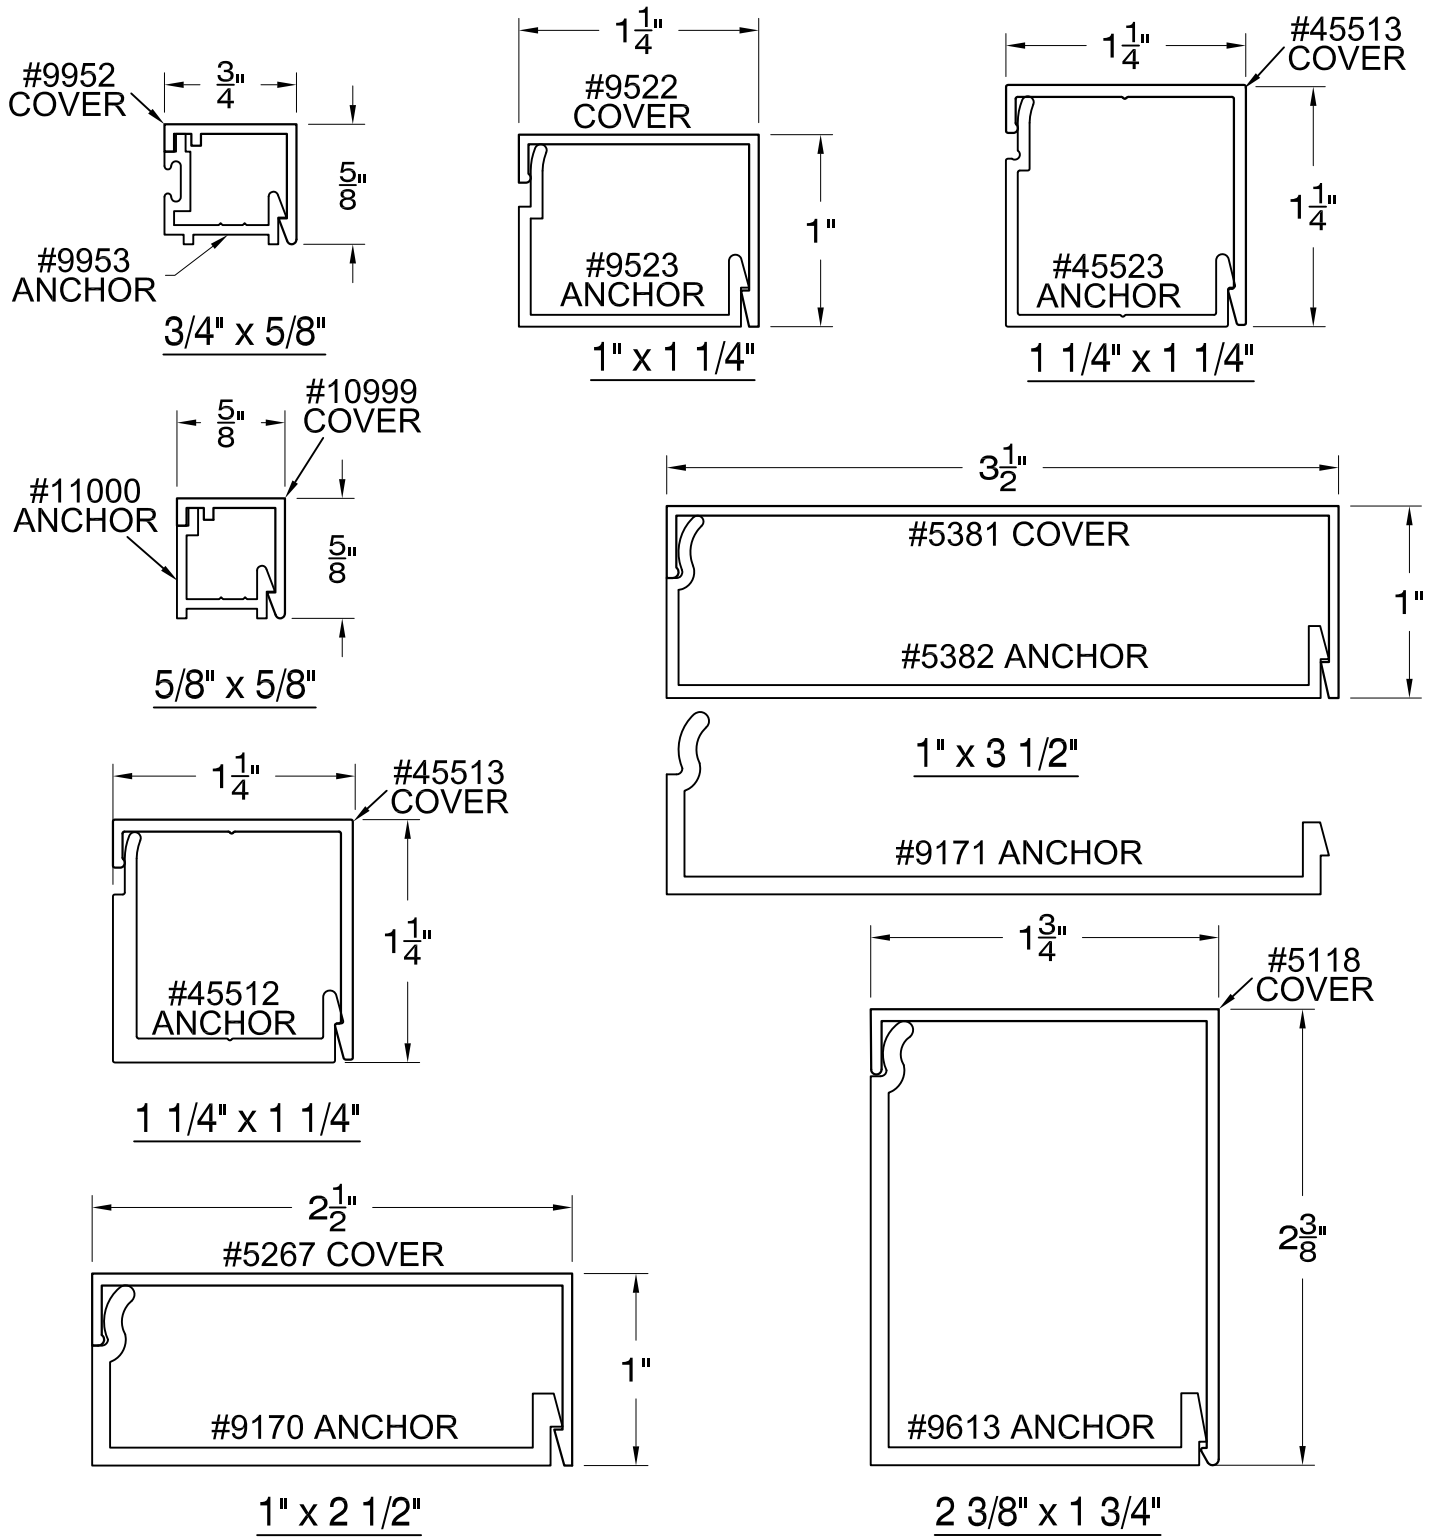

SEAL CRAFT

Architectural Window Systems

INTERIOR TRIM SECTIONS WITH ANCHOR CLIPS

SEAL CRAFT

Architectural Window Systems

INTERIOR TRIM SECTIONS WITH ANCHOR CLIPS

SEAL CRAFT

Architectural Window Systems

HISTORICAL INTERIOR/EXTERIOR TRIM SECTIONS

HISTORICAL INTERIOR TRIM SECTIONS

SEAL CRAFT

Architectural Window Systems

PARTITION INTERIOR TRIM SECTIONS

POST COVER SECTIONS